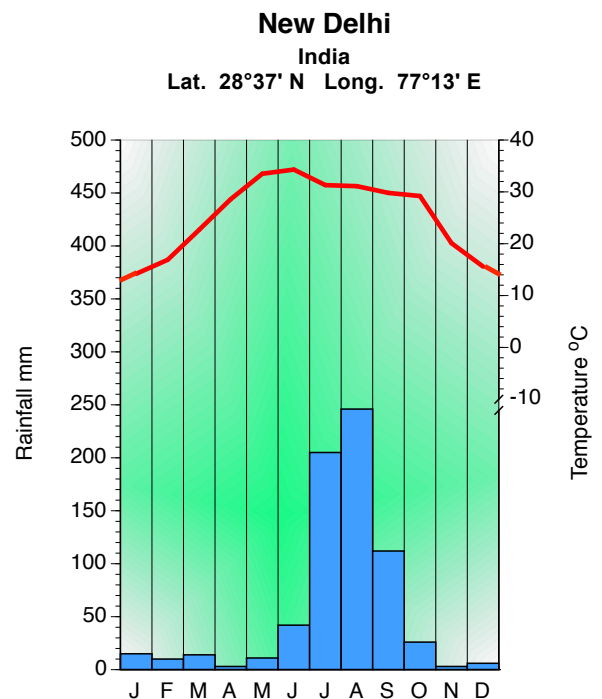

3. India has been in the news lately because of a prolonged heatwave. Describe the temperatures reached throughout India and the impact these extreme temperatures have had on the population.

.....

.....

.....

.....

.....

4. A major characteristic of the climates of India is the arrival of the **southwest monsoon**. What is the southwest monsoon?

.....

.....

5. Use the climate graph to explain the climate of India's capital, New Delhi.

.....

.....

6. Use the map and the climate graph to identify the time that the southwest monsoon should arrive in New Delhi and the impact that it will have on the dry heatwave conditions of May.

.....

.....

.....

.....

The advance of this year's monsoon can be followed at the website of the India Meteorological Department (Ministry of Earth Sciences):

<http://www.imd.gov.in/section/nhac/dynamic/Monsoon_frame.htm>