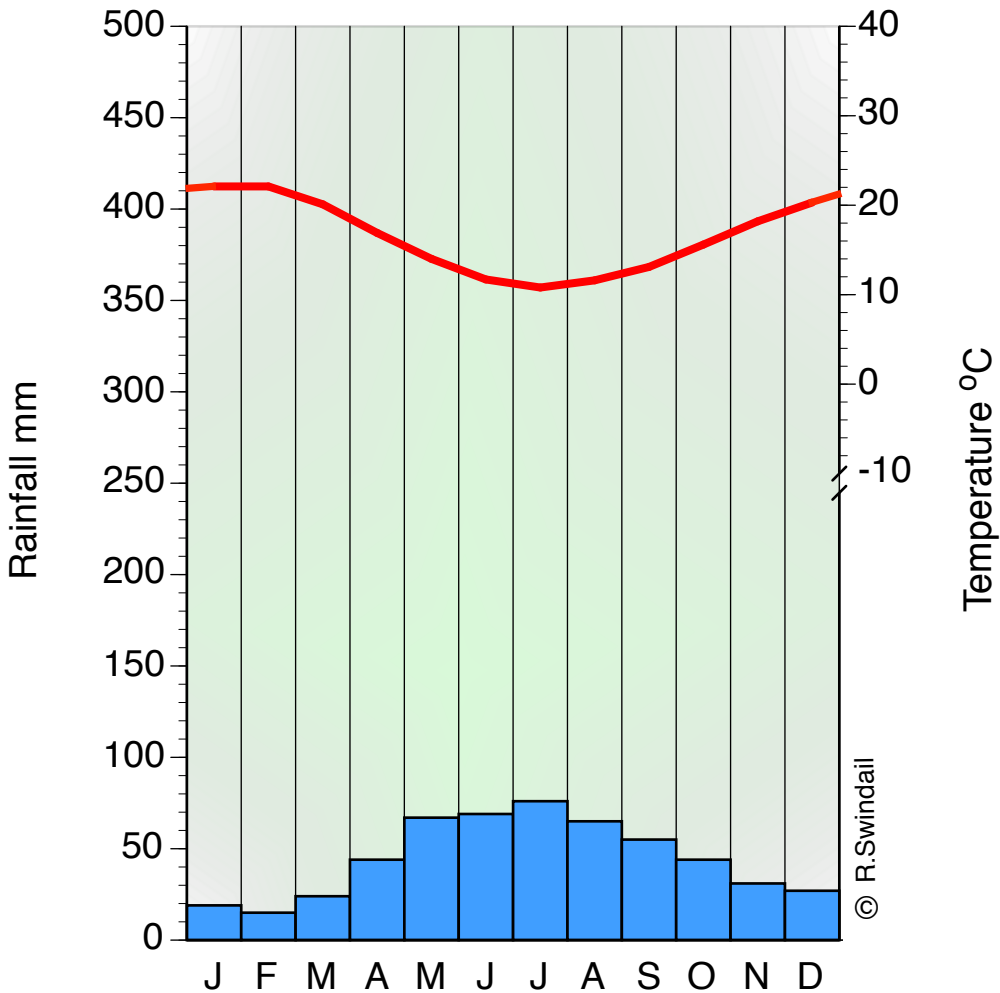

Adelaide
Australia
Lat. 34°56' S Long. 138°36' E

© R. Swindall